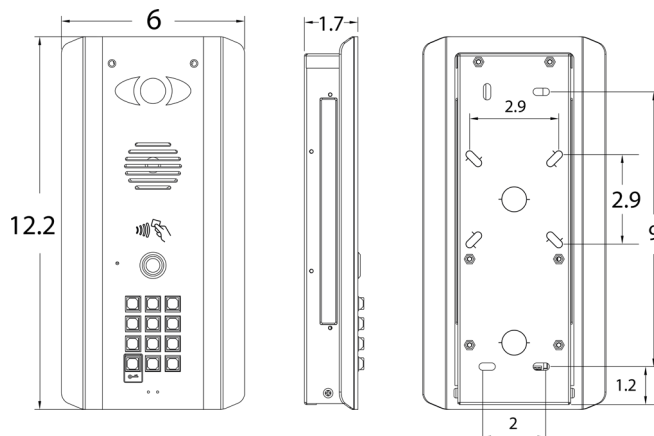

WIFIA-10-KIT

2.4Ghz Wifi Antenna with 10m Lead. Including a mounting bracket.

*The Oryn-Pro's design may be subject to change.