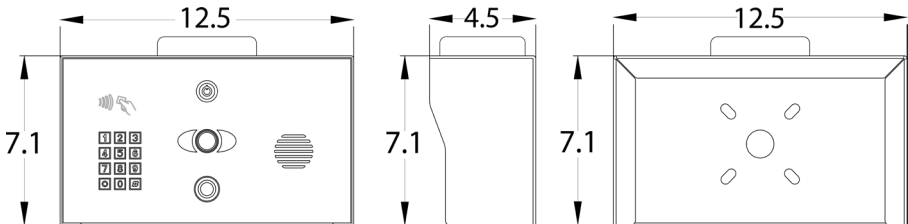

WIFIA-10-KIT

2.4Ghz Wifi Antenna with 10m Lead. Including a mounting bracket.

*The Opyn-Pro's design may be subject to change.