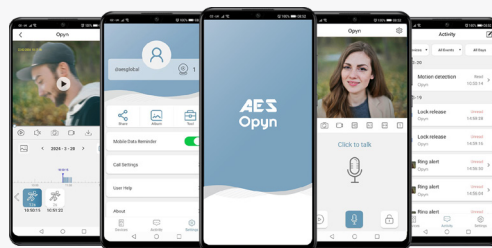

Opyn-Pro

IP Video Intercom

Introducing the Opyn-Pro, the latest addition to our Opyn range. We've integrated our Opyn technology into our iconic intercom design.

Interact with your caller no matter where you are. Stay connected anytime, anywhere.

Establish a connection using IP/LAN connection. 4G kits offer internet access through a 4G router with a compatible SIM card.

2x Relays.

Nightvision.

LED Luminance (Night time).

Voice Control via Alexa/Google Integration.

**The Opyn-Pro's design may be subject to change.*

Opyn App

Set automatic opening times via Opyn app.

Scan QR code unlock. Ability to set validity time & the number of uses or make both unlimited.

Motion detection alerts, use app to playback footage from online server.

View live camera feed via app.

Image/Video download.

Multiple users/devices same account online in app.

Ability to add 3 customized voicemail messages and set one to play when the call is not accepted.

Activity Log to view history from the past 7 days.